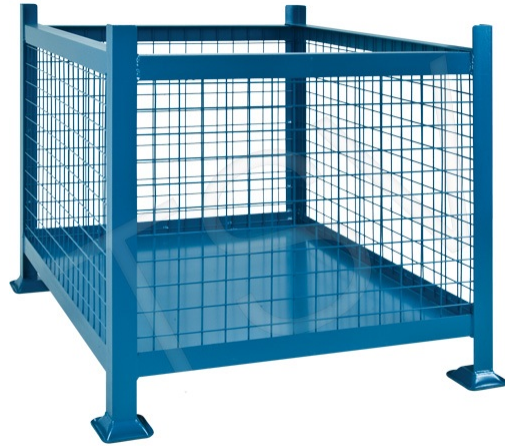

Depth: 40.5"

Height: 30"

Width: 34.5"

Weight: 125 lbs.

No folding panels

Type: MESH CONTAINERS

Fully Enclosed Heavy-duty all-welded construction

Mesh containers use 2" x 2" x 10 gauge wire mesh

All containers use a 13-gauge corrugated sheet steel base

2" x 2" x 3/16" angle posts

4-way fork truck entry with 4" under-clearance

Available with one drop gate or fully enclosed sides

Height: 24" inside, 30" overall

Stackable up to 5 high

Other sizes are available

Painted durable blue

Category: [Mesh metal basket](#)

PRODUCT DESCRIPTION

Bulk Stacking Containers / Mesh metal basket

*On order only

ITEM#CF449

Capacity: 3000 lbs.

Depth: 40.5"

Height: 30"

Width: 34.5"

Weight: 125 lbs.

No folding panels

Type: MESH CONTAINERS

Fully Enclosed Heavy-duty all-welded construction