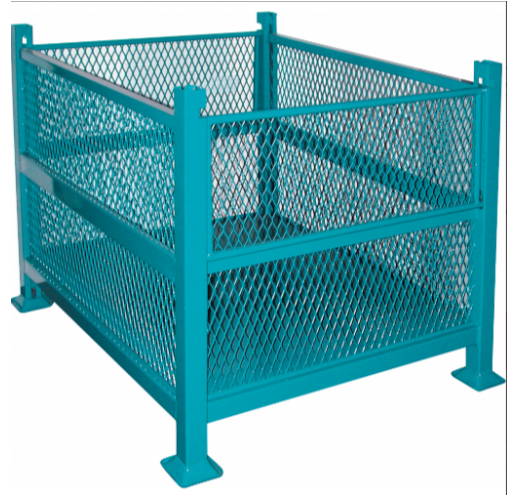

CA398

**Open mesh containers - 2
Drop Gates, 3000 lbs -
Capacity, 34.5" W x 40.5" D x
32.25" H**

Reg. 519.00\$

PRODUCT DESCRIPTION

Open mesh containers

ITEM#CA398

Gauge: 13

Capacity: 3,000 lb

Depth: 40.5"

Height: 32-1/2"

Width: 34.5"

No. of Drop Gates: 2

Overall dimensions: 34 1/2" x 40 1/2" x 32 1/4"

Style: Mesh deck with sheet metal deck in the back

Weight: 126 lbs.

- Rugged construction ensures long lasting, trouble free service
- 3/4" - 13 gauge expanded metal mesh panels
- 2 half drop gates
- Four-way fork truck access
- 4 1/4" underclearance
- Stackable up to 5 high
- 15 cu.ft. capacity
- Deck capacity: 2500 lbs. mesh deck, 3000 lbs. sheet metal deck

Gauge: 13

Capacity: 3,000 lb

Depth: 40.5"

Height: 32-1/2"

Width: 34.5"

No. of Drop Gates: 2

Overall dimensions: 34 1/2" x 40 1/2" x 32 1/4"

Style: Mesh deck with sheet metal deck in the back

Weight: 126 lbs.

- Rugged construction ensures long lasting, trouble free service
- 3/4" - 13 gauge expanded metal mesh panels
- 2 half drop gates
- Four-way fork truck access
- 4 1/4" underclearance
- Stackable up to 5 high
- 15 cu.ft. capacity
- Deck capacity: 2500 lbs. mesh deck, 3000 lbs. sheet metal deck
- Blue enamel finish